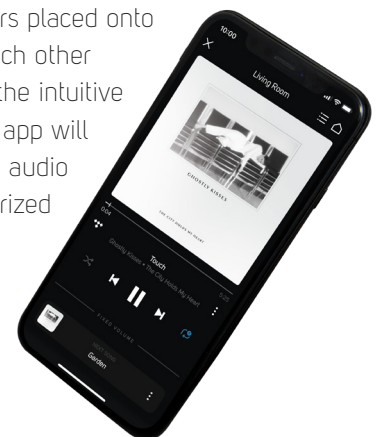

Easy to Configure

Self-discovery makes set-up and configuration painless, as Bluesound Professional players placed onto the same network will find each other automatically. A few taps on the intuitive icons in the BluOS Controller app will group players to create zoned audio content and lock-out unauthorized users.