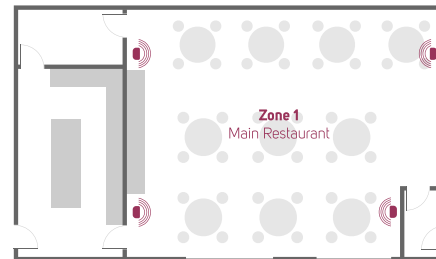

Small Application – 1 Zone

- 🔊 BSP125 Network Streaming Speaker x 4